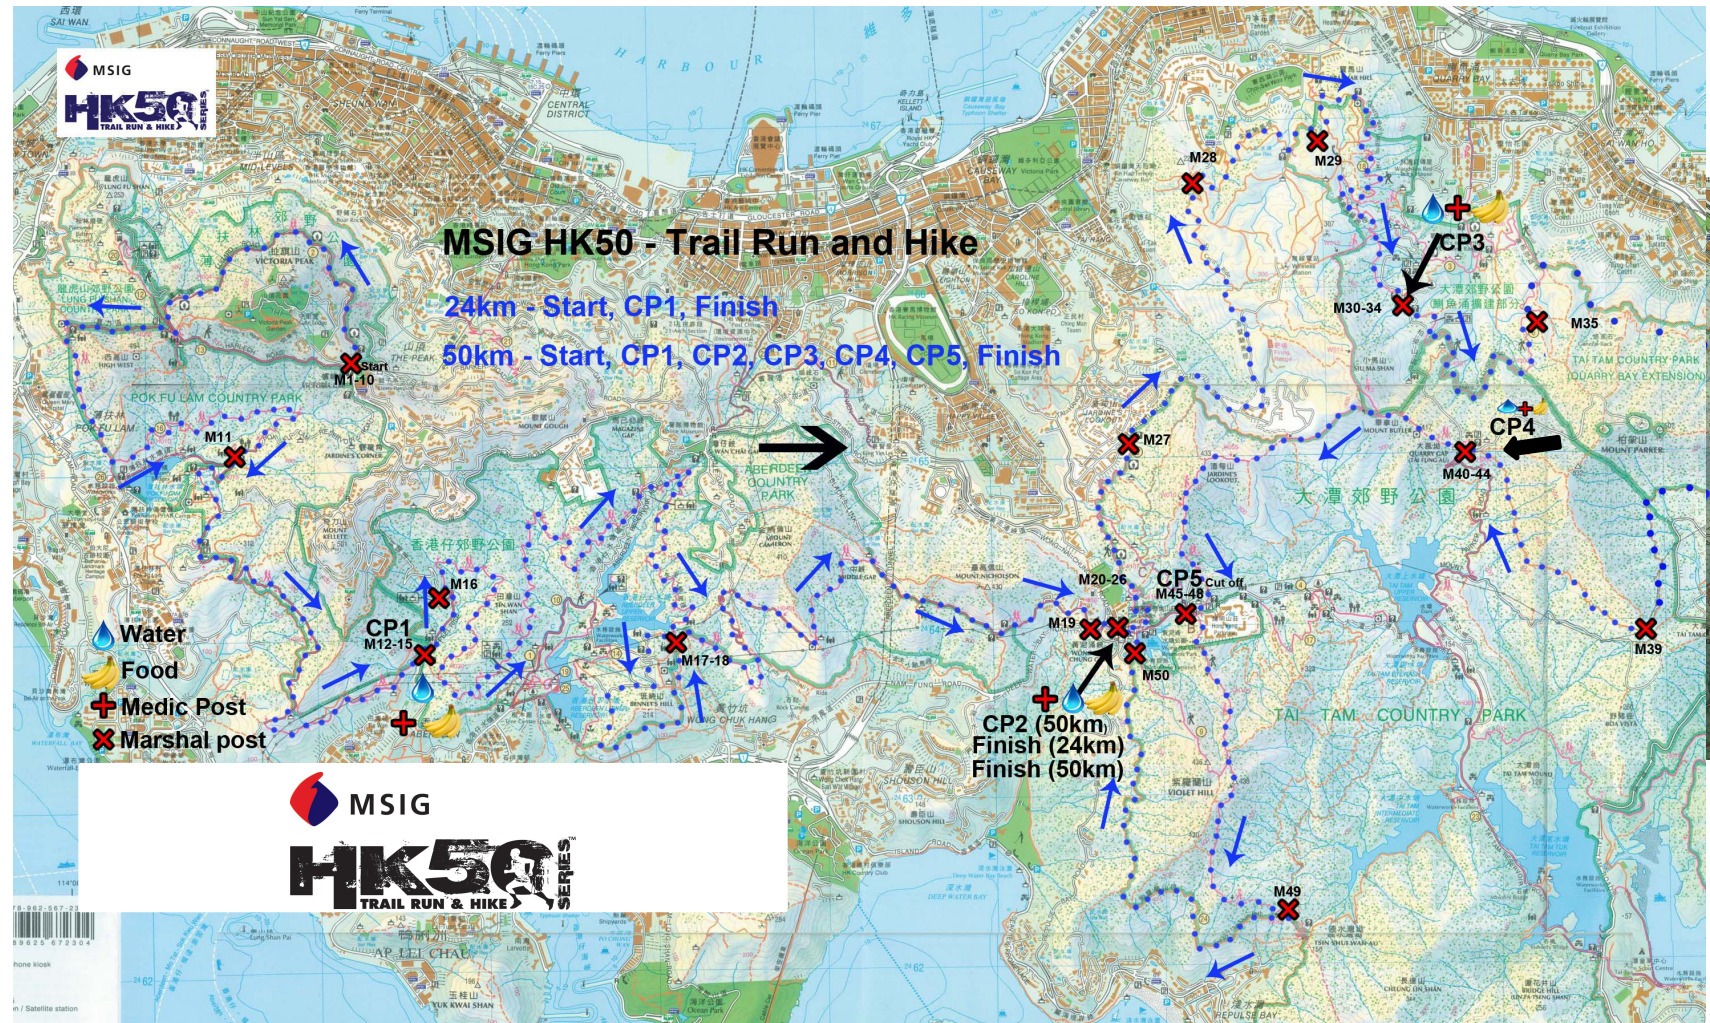

MSIG HK50 - Trail Run and Hike

24km - Start, CP1, Finish

50km - Start, CP1, CP2, CP3, CP4, CP5, Finish

- Water
- Food
- Medic Post
- Marshal post

18-982-567-21
 819625 672934
 Phone Kiosk
 67 Satellite station